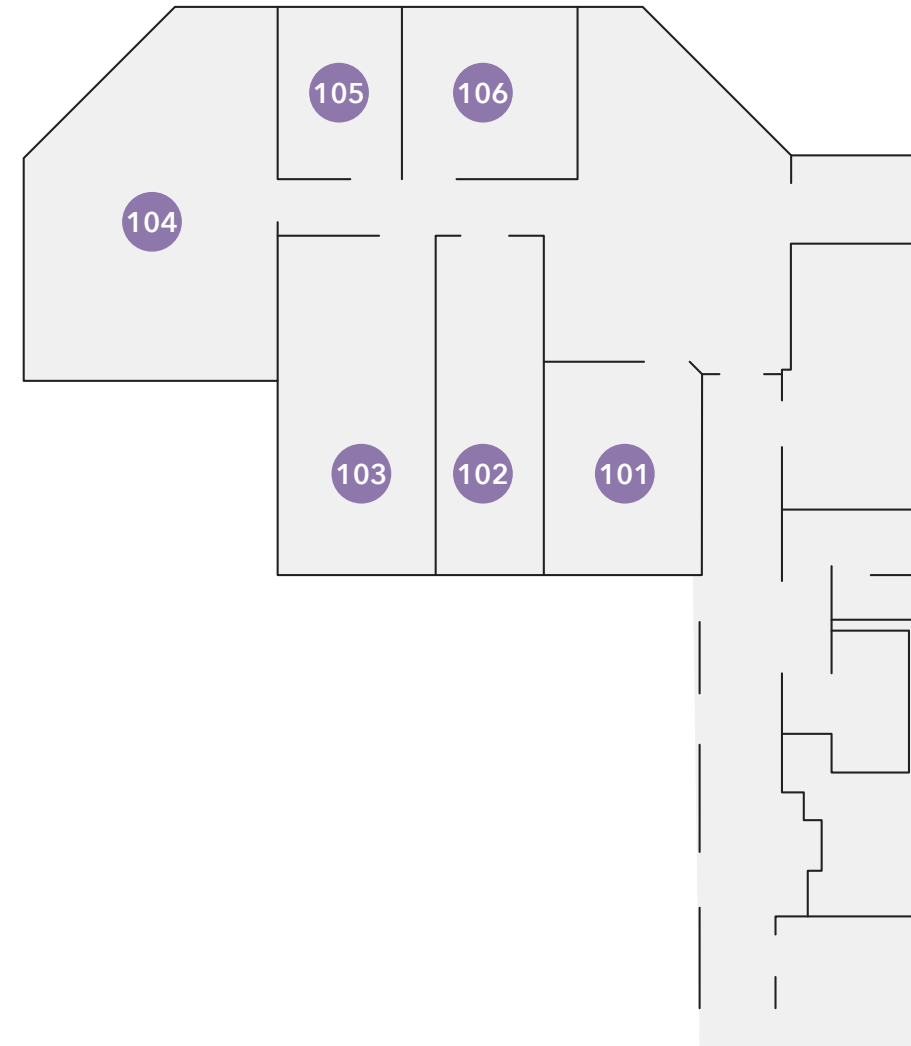

SUITE 200

SUITE 100

SUITE 100

- Office 101 100 sf
- Office 102 100 sf
- Office 103 120 sf
- Office 104 240 sf
- Office 105 100 sf
- Office 106 120 sf

SUITE 200

- Office 1 200 sf
- Office 2 140 sf
- Office 3/4 200 sf
- Office 5 100 sf
- Office 6 100 sf
- Office 7 180 sf
- Office 8 120 sf
- Office 9 120 sf
- Office 10 100 sf
- Office 11 140 sf
- Office 12 140 sf

LOCALWORKS ●●●
FLEXIBLE OFFICE SPACE

4848 Battery Lane | Bethesda, MD 20814