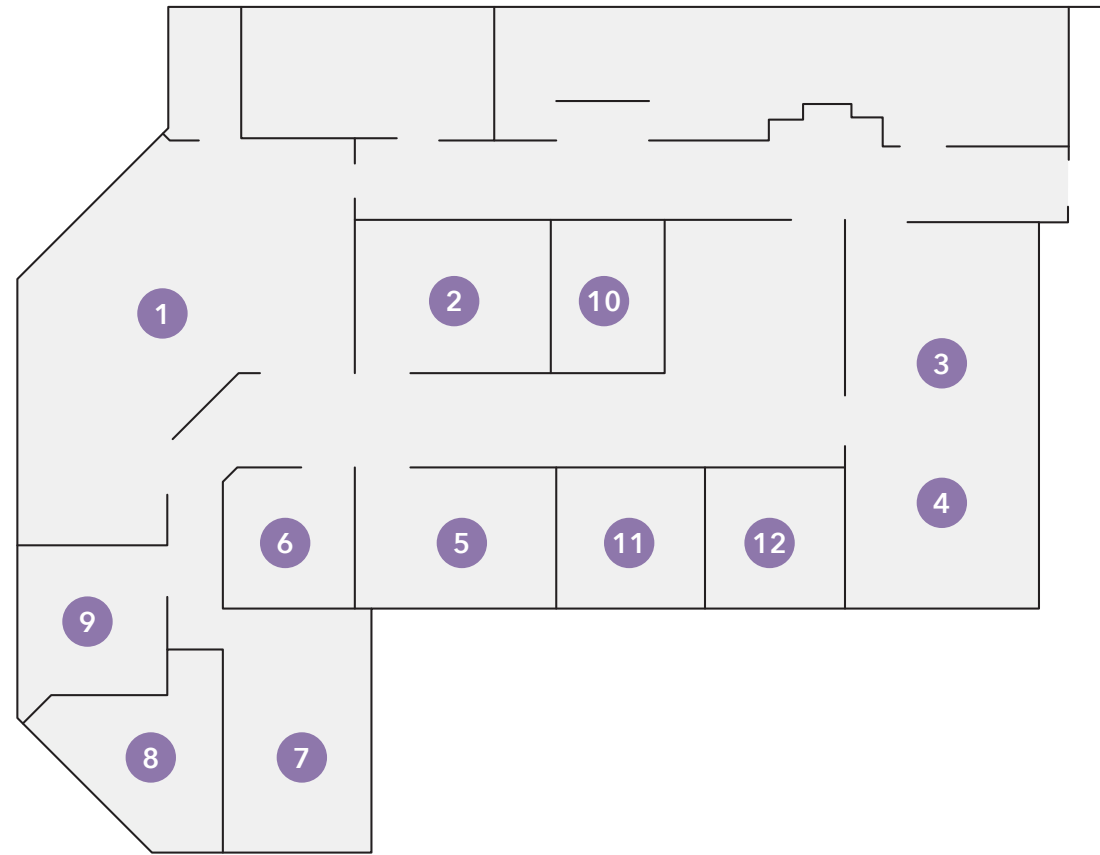

SUITE 200

SUITE 100

SUITE 100

- Office 101 100 sf
- Office 102 100 sf
- Office 103 120 sf
- Office 104 240 sf
- Office 105 100 sf
- Office 106 120 sf

SUITE 200

- Office 1 200 sf
- Office 2 140 sf
- Office 3/4 200 sf
- Office 5 100 sf
- Office 6 100 sf
- Office 7 180 sf
- Office 8 120 sf
- Office 9 120 sf
- Office 10 100 sf
- Office 11 140 sf
- Office 12 140 sf

LOCALWORKS ●●●
FLEXIBLE OFFICE SPACE

4848 Battery Lane | Bethesda, MD 20814