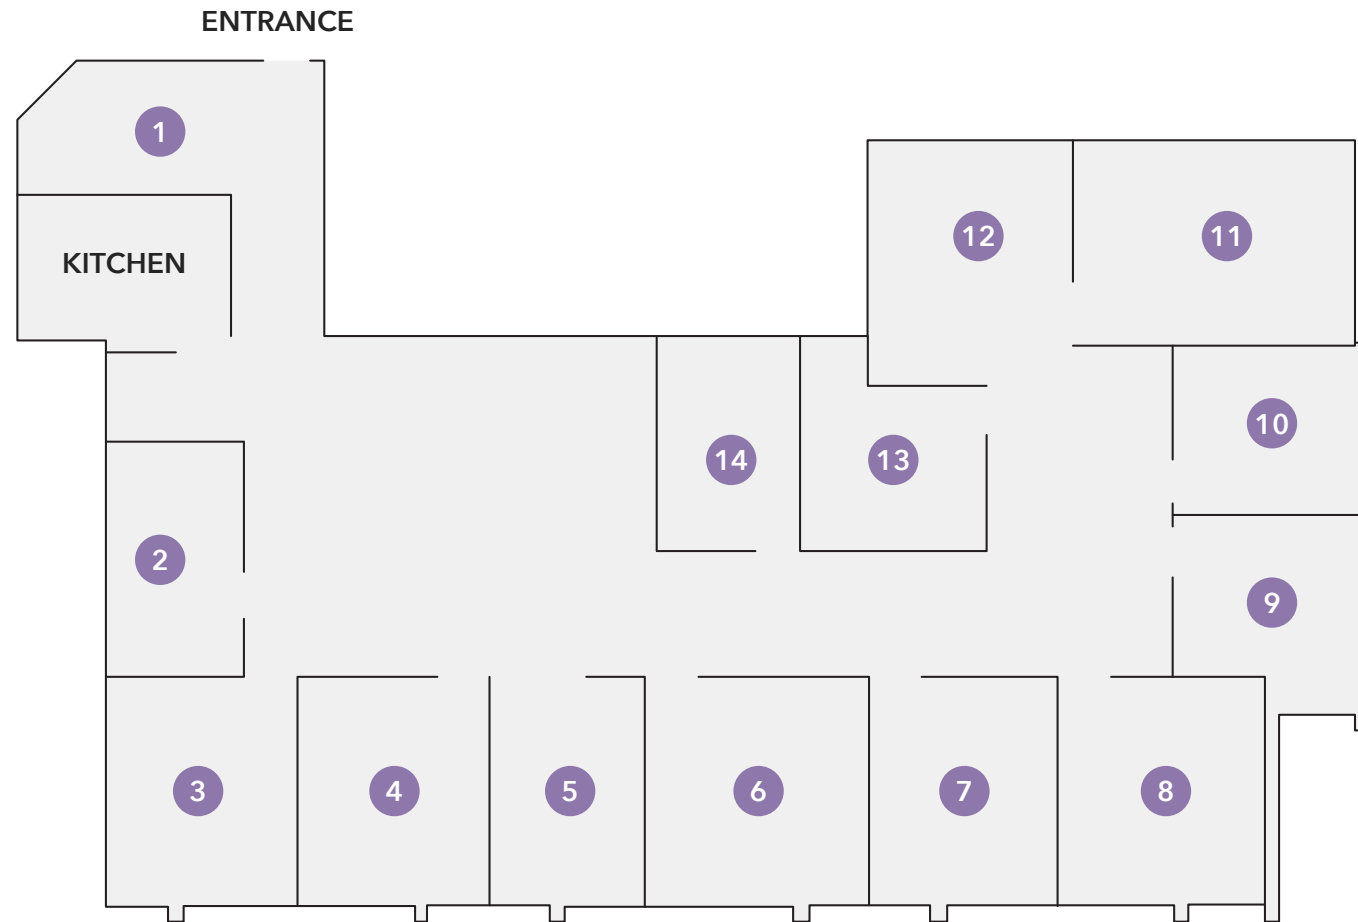

## SUITE 410

## SUITE 430

## SUITE 410

- Office 1 100 sf
- Office 2 88 sf
- Office 3 130 sf
- Office 4 130 sf
- Office 5 130 sf
- Office 6 152 sf
- Office 7 130 sf
- Office 8 130 sf
- Office 9 130 sf
- Office 10 120 sf
- Office 11 160 sf
- Office 12 120 sf
- Office 13 100 sf
- Office 14 80 sf

## SUITE 430

- Office 1 160 sf
- Office 2 178 sf
- Office 3 168 sf
- Office 4 100 sf

**LOCALWORKS** ●●●  
FLEXIBLE OFFICE SPACE

800 Roosevelt Road | Glen Ellyn, IL 60137