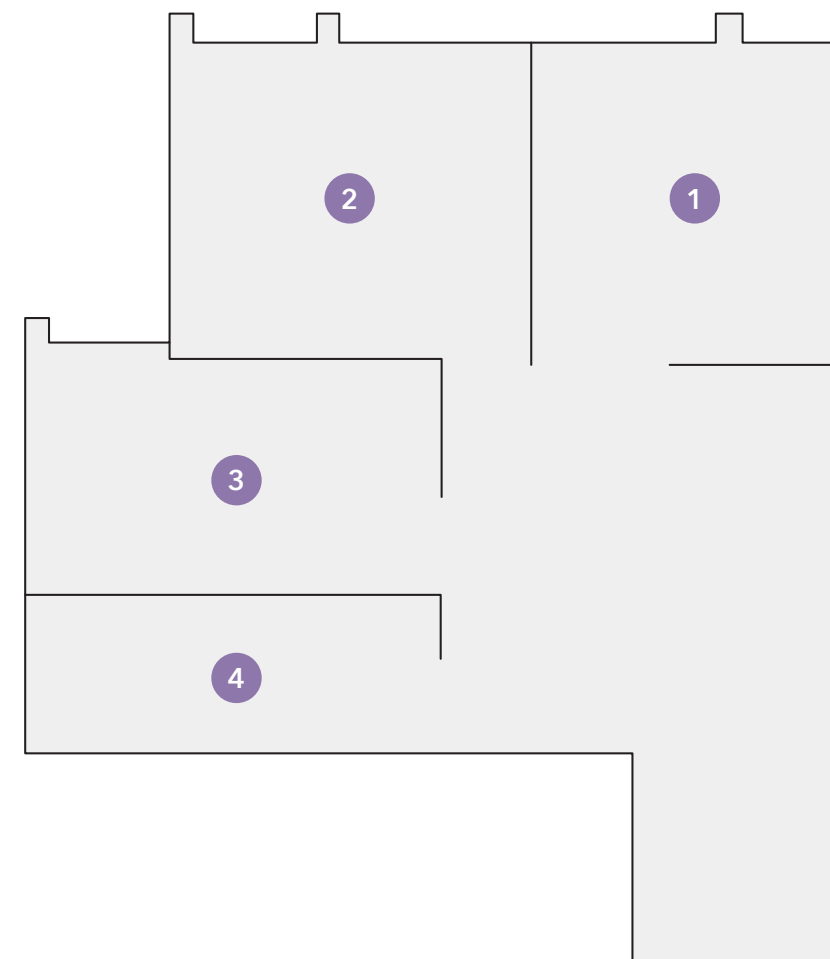

## SUITE 410

## SUITE 430

## SUITE 410

- Office 1 100 sf
- Office 2 88 sf
- Office 3 130 sf
- Office 4 130 sf
- Office 5 130 sf
- Office 6 152 sf
- Office 7 130 sf
- Office 8 130 sf
- Office 9 130 sf
- Office 10 120 sf
- Office 11 160 sf
- Office 12 120 sf
- Office 13 100 sf
- Office 14 80 sf

## SUITE 430

- Office 1 160 sf
- Office 2 178 sf
- Office 3 168 sf
- Office 4 100 sf

**LOCALWORKS** ●●●  
FLEXIBLE OFFICE SPACE

800 Roosevelt Road | Glen Ellyn, IL 60137