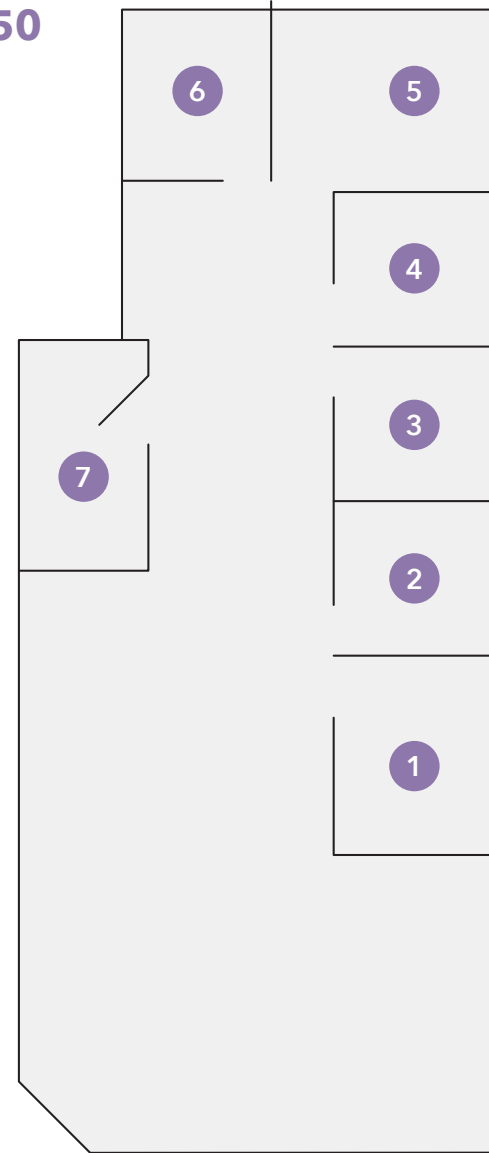

SUITE 250

SUITE 260

Office 1	140 sf
Office 2	140 sf
Office 3	140 sf
Office 4	140 sf
Office 5	180 sf
Office 6	140 sf
Office 7	140 sf
Office 8	120 sf
Office 9	140 sf
Office 10	140 sf
Office 11	140 sf
Office 12	140 sf
Office 13	200 sf
Office 14	200 sf

LOCALWORKS ●●●
FLEXIBLE OFFICE SPACE

40 Tioga Way | Marblehead, MA 01945