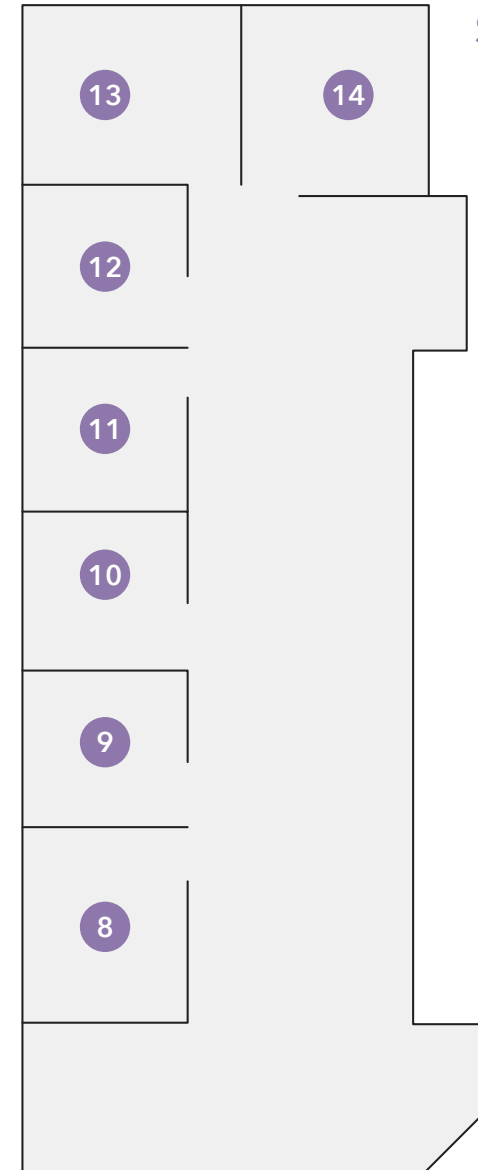

SUITE 250

SUITE 260

Office 1	140 sf
Office 2	140 sf
Office 3	140 sf
Office 4	140 sf
Office 5	180 sf
Office 6	140 sf
Office 7	140 sf
Office 8	120 sf
Office 9	140 sf
Office 10	140 sf
Office 11	140 sf
Office 12	140 sf
Office 13	200 sf
Office 14	200 sf

LOCALWORKS ●●●
FLEXIBLE OFFICE SPACE

40 Tioga Way | Marblehead, MA 01945