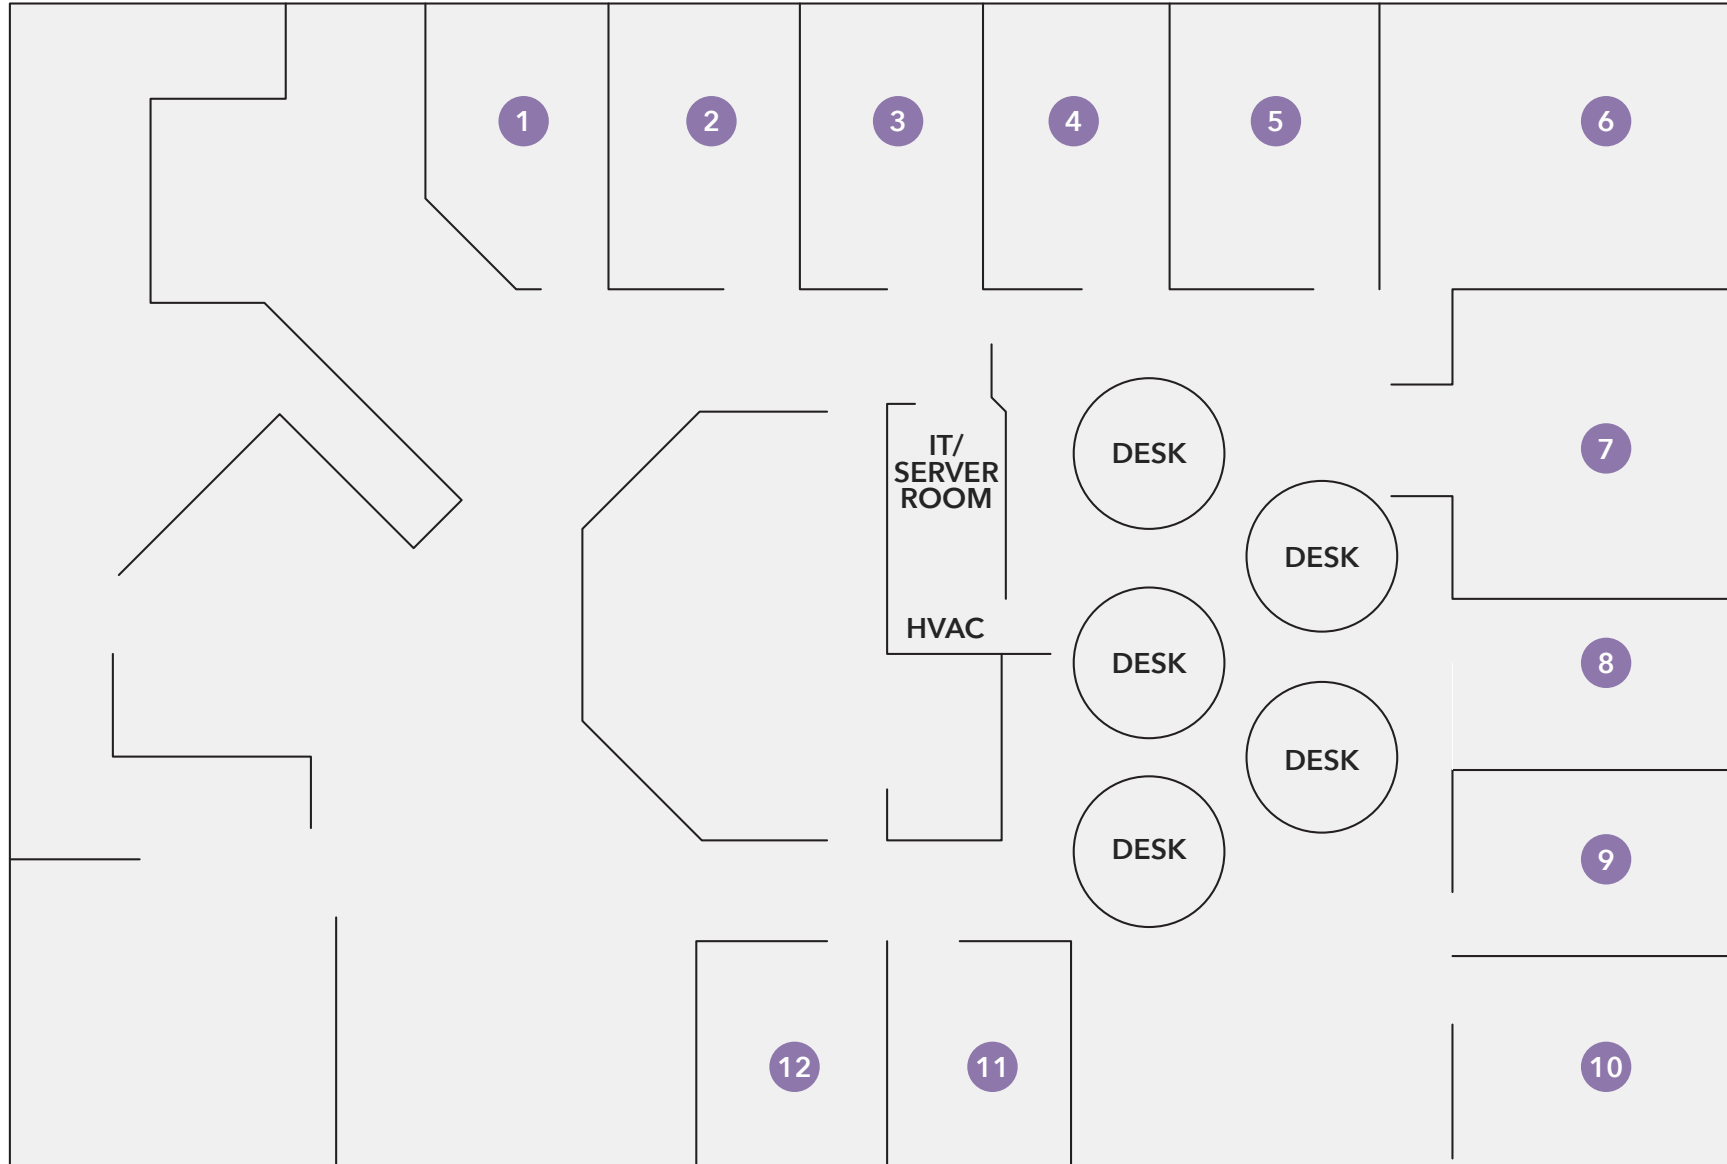

Office 1	250 sf
Office 2	140 sf
Office 3	140 sf
Office 4	140 sf
Office 5/6	180 sf
Office 7	300 sf
Office 8	140 sf
Office 9	100sf
Office 10	120 sf
Office 11	200 sf
Office 12	140 sf
Office 13	140 sf
Office 14	140 sf
Office 15	140 sf
Office 16	140 sf
Office 17	180 sf
Office 18	140 sf

LOCALWORKS ●●●

FLEXIBLE OFFICE SPACE

888 Worcester Street | 1st Floor | Wellesley, MA 02482

- Office 1 132 sf
- Office 2 132 sf
- Office 3 132 sf
- Office 4 132 sf
- Office 5 132 sf
- Office 6 265 sf
- Office 7 270 sf
- Office 8 140 sf
- Office 9 140 sf
- Office 10 140 sf
- Office 11 90 sf
- Office 12 90 sf

LOCALWORKS ●●●

FLEXIBLE OFFICE SPACE

888 Worcester Street | 2nd Floor | Wellesley, MA 02482