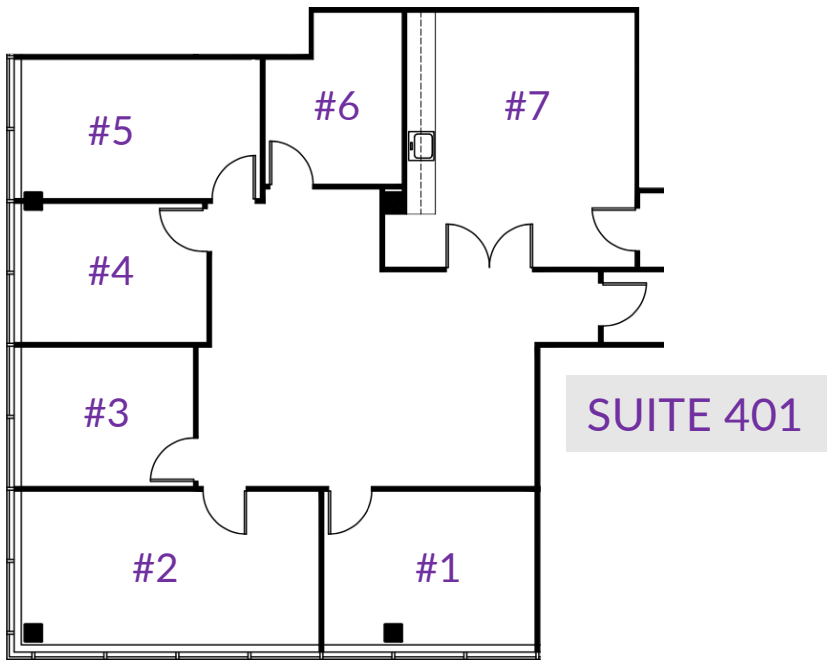

SUITE 400

SUITE 401

**LOCALWORKS** ●●●

101 Lakeforest Boulevard, Gaithersburg, MD 20877