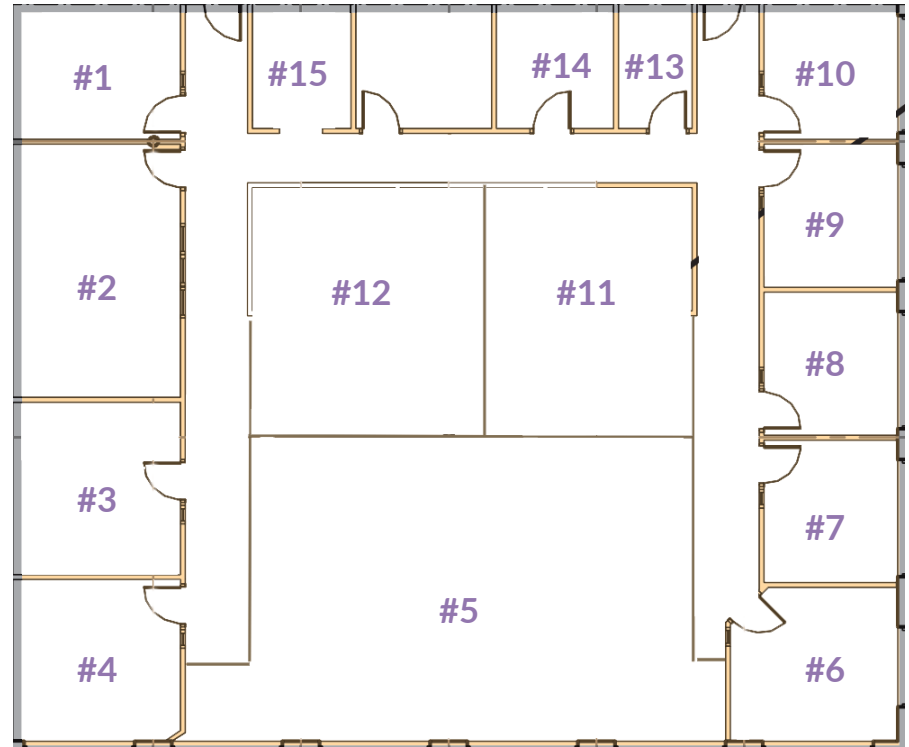

SUITE 203B

SUITE 206

LOCALWORKS ●●●

439 South Union Street, Ste 206, Lawrence MA 01843